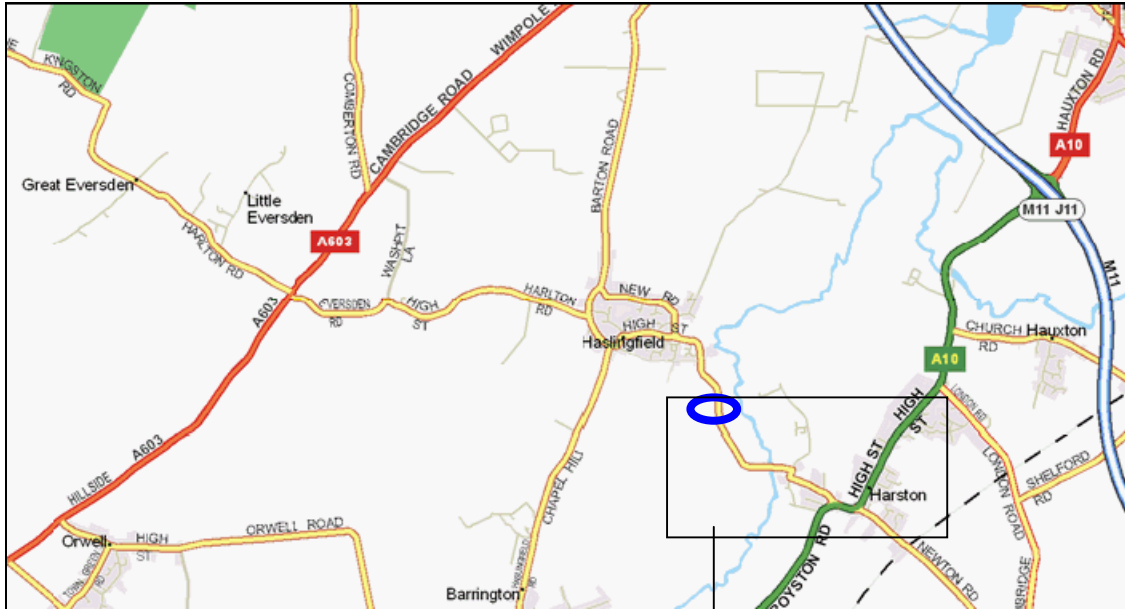

DIRECTIONS TO CHAVEREYS, CAMBRIDGE OFFICE

CHAVEREYS
1 PENN FARM STUDIOS, HARSTON ROAD, HASLINGFIELD, CAMBRIDGE, CB23 1JZ

TEL: 01223 874693
FAX: 01223 874451
EMAIL: admin@chavereys.co.uk